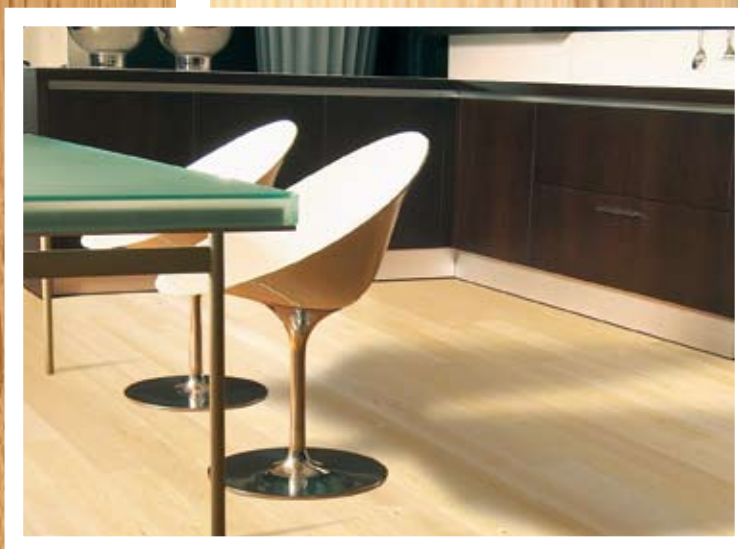

LUXURY CLASS

Wide Boards

Bergland-Parkett wide boards B190

OAK Ambiente „Wien-Oberlaa“ B190
Board width 190 mm
Bevel 2 mm 2-sides
Length system 1900 | 950 mm
max. 1 layer 950 mm per package
Thickness 15 mm
Useful layer approx. 5 mm
Package content 2,17 m²